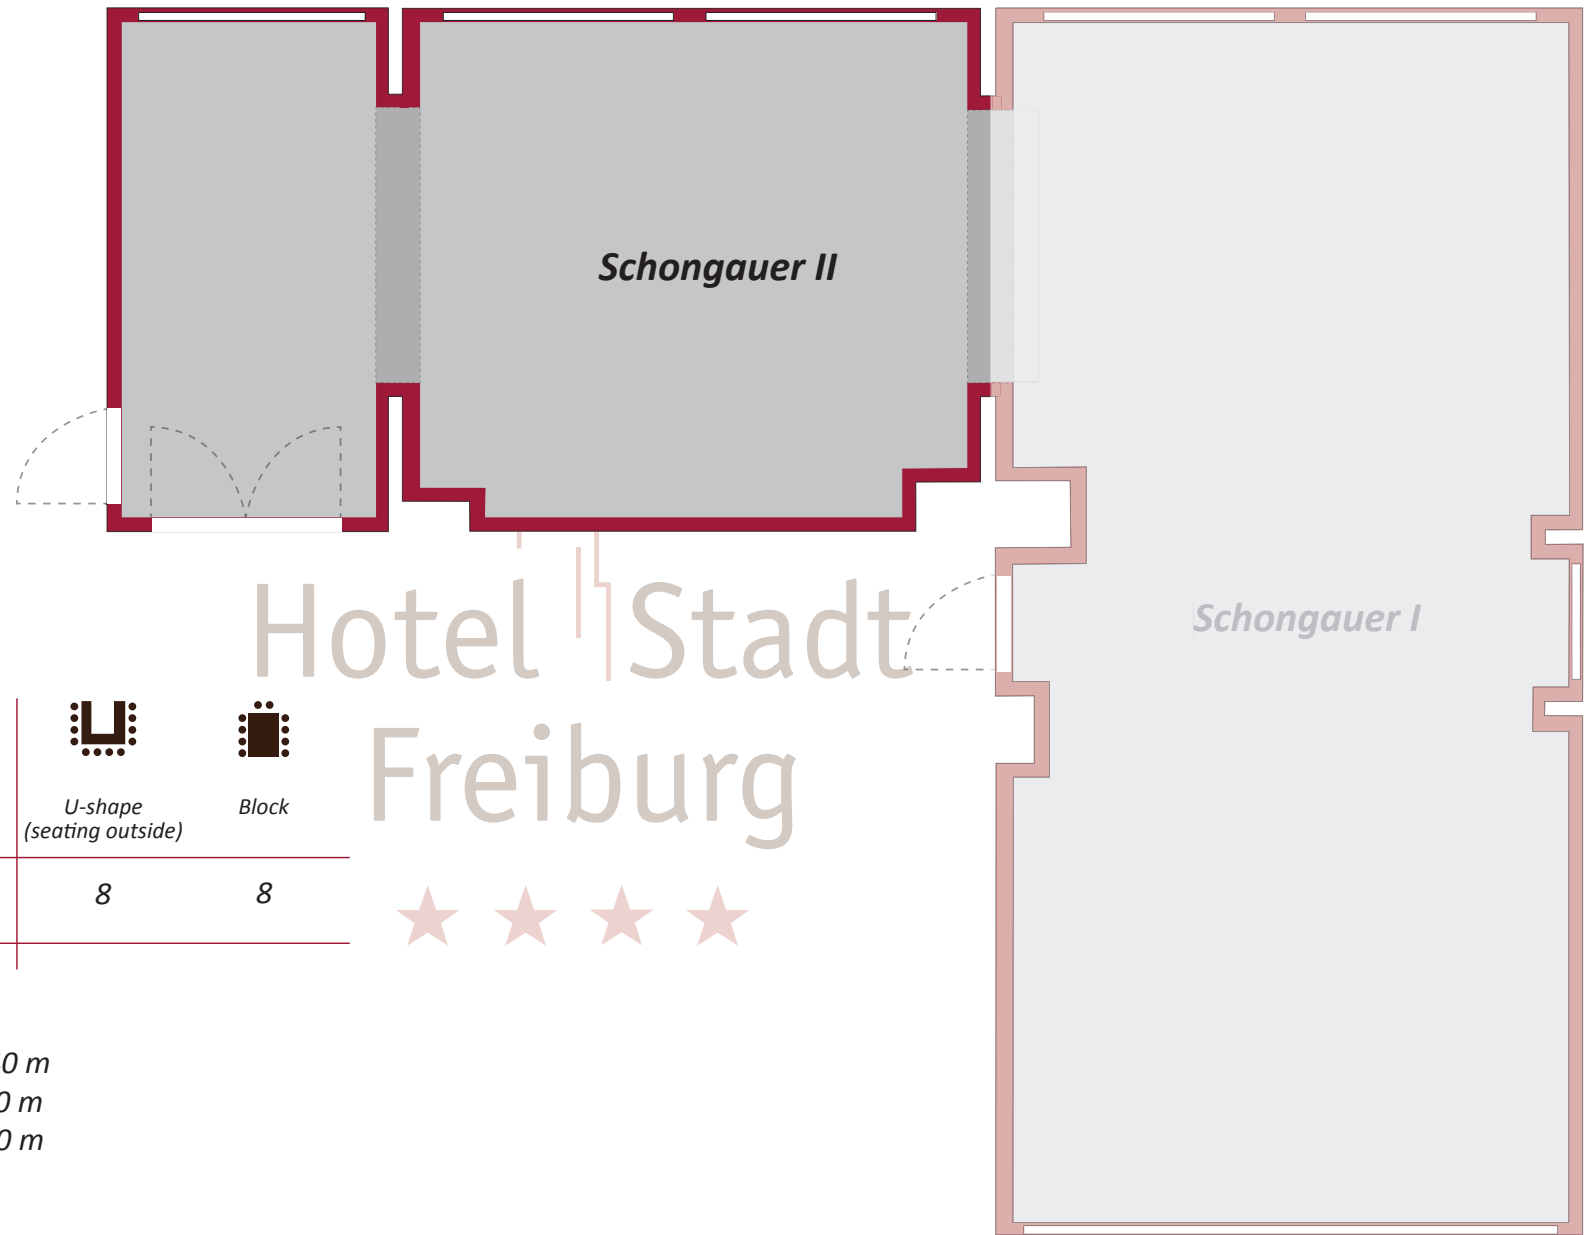

Hotel
Freib

Sickinger

Block

GF	26 m ²	8
----	-------------------	---

Room dimensions
Height 2,30 m
Depth 6,80 m
Width 3,80 m

Screen 1,80 m x 1,80 m

Hotel
Freiburg

Sickinger

Waldseemüller

Classroom style

Movie theatre seating

U-shape (seating outside)

Block

1F	45 m ²	20	24	18	18
----	-------------------	----	----	----	----

Room dimensions
Height 2,60 m
Depth 12 m
Width 4 m

Screen 2 m x 2 m

Schongauer I

					
		Classroom style	Movie theatre seating	U-shape (seating outside)	Block
1F	60 m ²	20	50	25	25

Room dimensions Height 2,40 m
 Depth 12,50 m
 Width 6 m

Screen 4 m x 2 m

Schongauer II

1F	25 m ²	8	8
----	-------------------	---	---

Room dimensions
 Height 2,40 m
 Depth 5,90 m
 Width 5,30 m