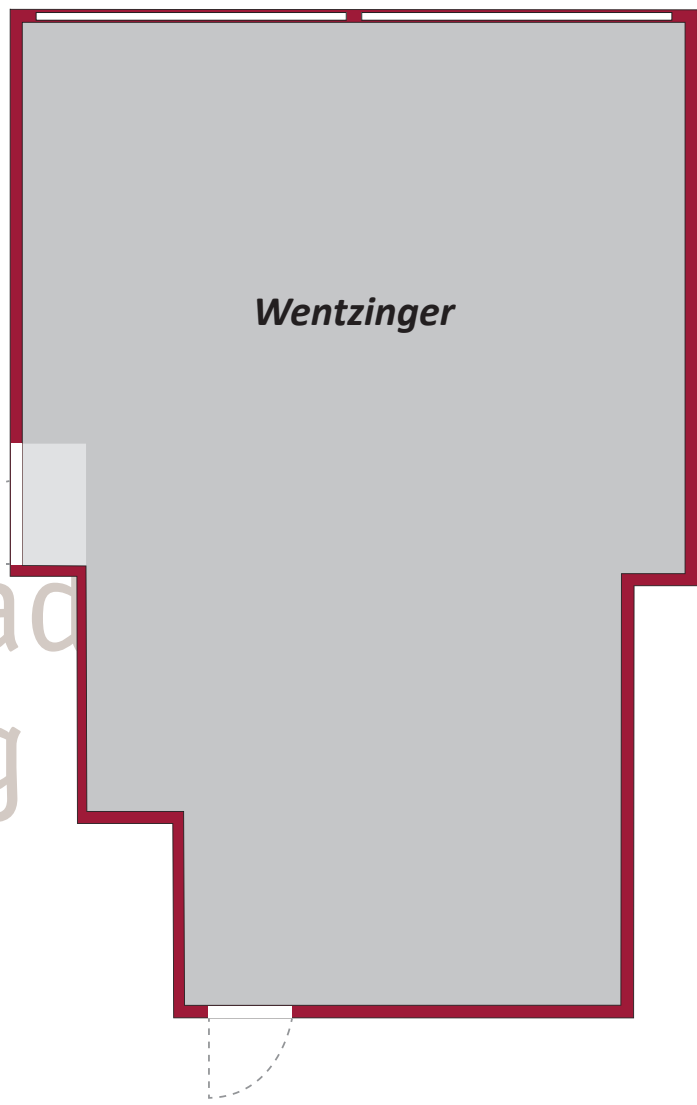

Meeting rooms

Are you planning a small or a large business meeting in Freiburg?
Here you may find the perfect meeting room.

Wentzinger

			
Classroom style	Movie theatre seating	U-shape (seating outside)	U-shape (seating outside & inside)

GF	90 m ²	45	80	30	45
----	-------------------	----	----	----	----

	
Block	Cabaret
6 x 6	5 x 8

Room dimensions
 Height 2,80 m
 Depth 12 m
 Width 7 m (Window façade)
 4 m (Entrance door)

Screen
 4 m x 2 m

Hotel
Freib

Sickinger

Block

GF	26 m ²	8
----	-------------------	---

Room dimensions
Height 2,30 m
Depth 6,80 m
Width 3,80 m

Screen 1,80 m x 1,80 m

Hotel
Freiburg

Sickinger

Room dimensions
 Height 2,40 m
 Depth 5,90 m
 Width 5,30 m