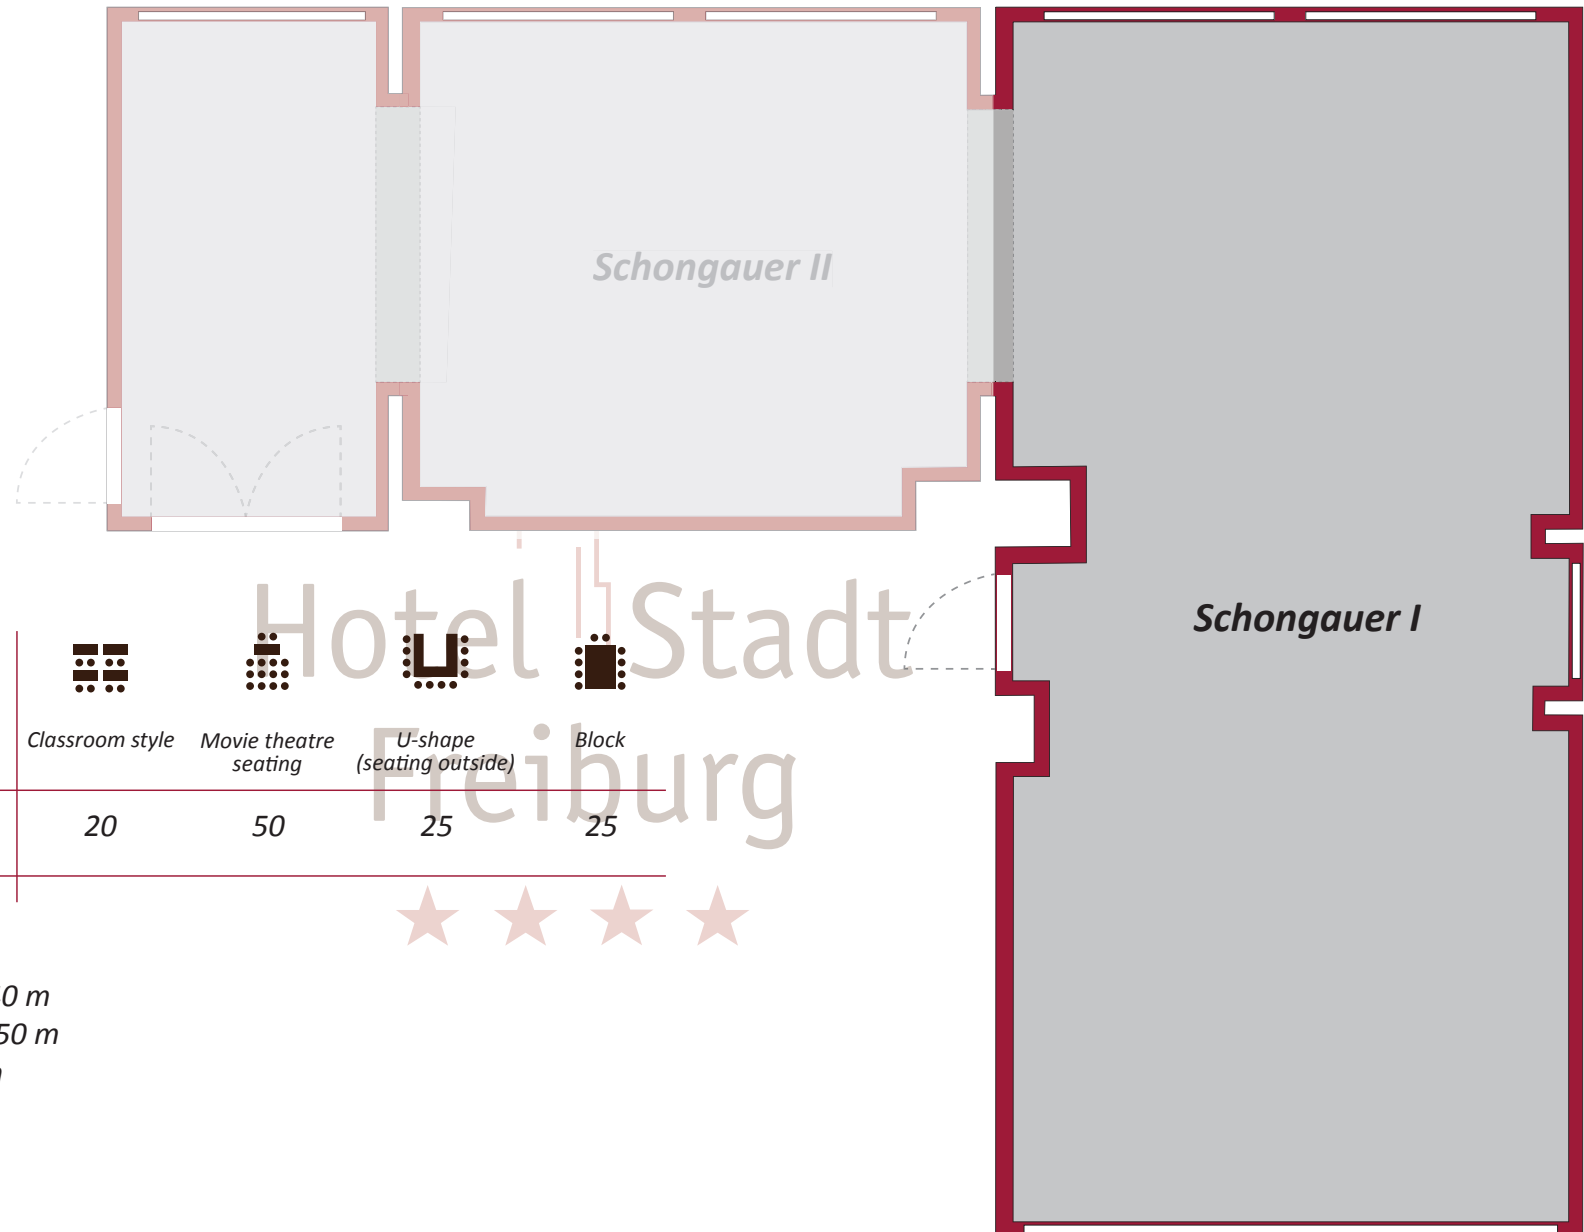

Hotel
Freib

Sickinger

Block

GF	26 m ²	8
----	-------------------	---

Room dimensions
Height 2,30 m
Depth 6,80 m
Width 3,80 m

Screen 1,80 m x 1,80 m

Hotel
Freiburg

Sickinger

Waldseemüller

Classroom style

Movie theatre seating

U-shape (seating outside)

Block

1F	45 m ²	20	24	18	18
----	-------------------	----	----	----	----

Room dimensions
Height 2,60 m
Depth 12 m
Width 4 m

Screen 2 m x 2 m

Schongauer I

					
		Classroom style	Movie theatre seating	U-shape (seating outside)	Block
1F	60 m ²	20	50	25	25

Room dimensions Height 2,40 m
 Depth 12,50 m
 Width 6 m

Screen 4 m x 2 m

Schongauer II

1F	25 m ²	8	8
----	-------------------	---	---

Room dimensions
 Height 2,40 m
 Depth 5,90 m
 Width 5,30 m